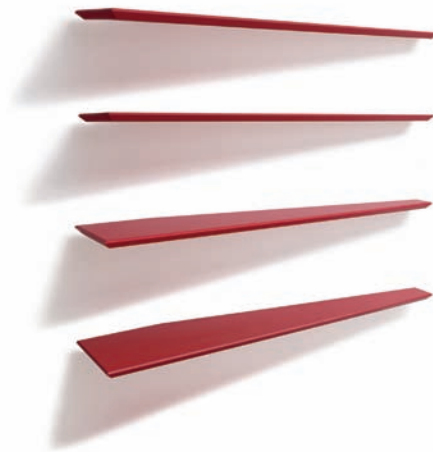

## 10°/MENSOLA— RON GILAD 2012

1—  
2

Shelves with lozenge perimeter profile that penetrate the wall throwing our perception of walls into doubt. MDF covered in different woods, invisible shelf support in zinc-coated metal. Available also in painted colours. Elements of pure light that appear to suggest hidden treasures.

### FEATURES

Tapered shelves with lozenge perimeter profile.