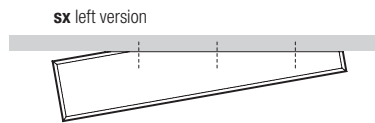

FINISHES

eucalyptus - black oak - American walnut - matt lacquered colours in the Molteni range

TECHNICAL INFORMATION

SHELVES

MDF covered with oak (*Quercus*), American walnut (*Juglans nigra*), Eucalyptus (*Eucalyptus globulus*) or painted in colours from the Molteni range. Invisible shelf support in zinc-coated metal.

DIMENSIONS

shelf

W 1530 D 365 th 30

W 60 1/4" D 14 3/8" th 1 1/8"

Notes

Max load 20 kg evenly distributed

Reductions

No reductions of any kind are possible

sx left version