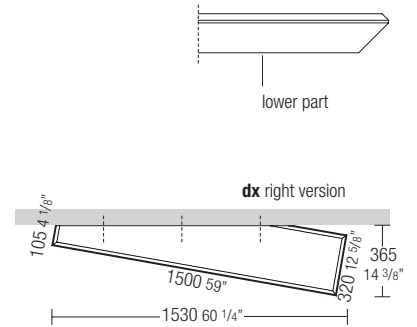

#### DATASHEET

REGISTERED  
DESIGN

XII.2014

**molteni.it**

Dimensions in millimeters and inches. The right to discontinue and make changes is reserved. This information is based on the latest product information available at the time of printing.

## DIMENSIONS

### shelf

W 1530 D 365 th 30

W 60 1/4" D 14 3/8" th 1 1/8"

### Reductions

No reductions of any kind are possible

GM1503 dx - sx

sx left version

dx right version